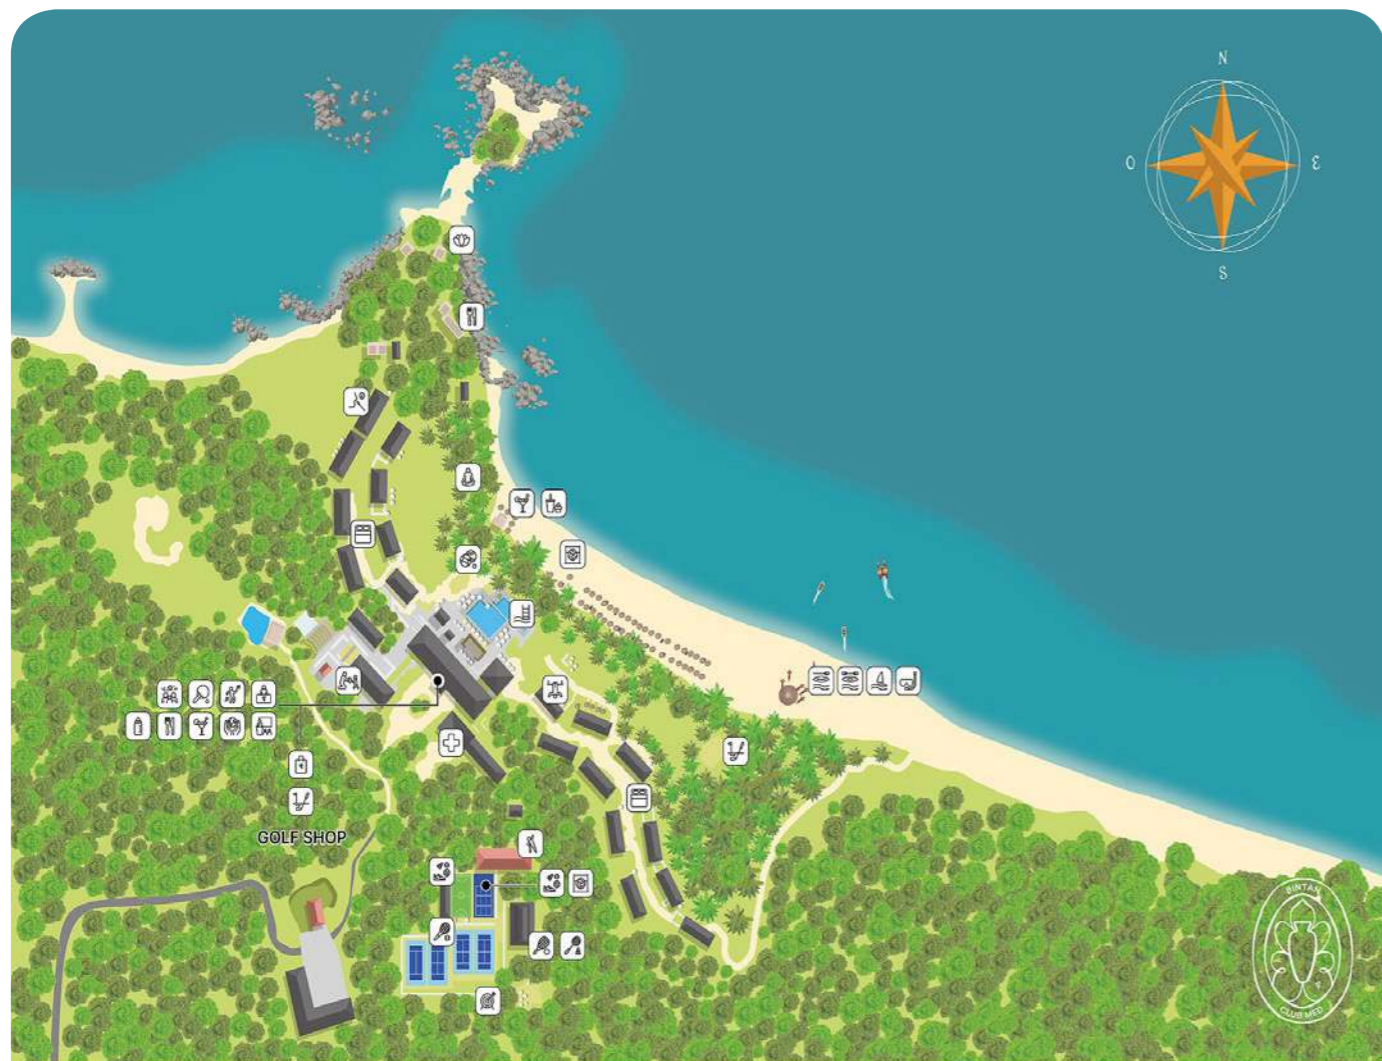

Practical Information

Front desk Réception	Nursery Infirmierie	PCR Test Centre	Club Med Spa	Golf	Squash	Basketball
Rooms Chambres	La boutique	Baby corner Biberonnerie	Yoga	Kayak	Tennis	Soccer Football
Restaurant	Meeting Room Salle de réunion	Kid's Club	Fitness	Paddle	Table tennis Tennis de table	Flying Trapeze Trapèze
Bar	Discovery Center Espace Découverte	Theatre Théâtre	Archery Tir à l'arc	Sailing Voile	Badminton	
Snack	Amazing Family Corner	Pool Piscine	Bocceball Pétanque	Snorkeling	Volleyball	

Address

CLUB MED BINTAN ISLAND

LOT A11 JALAN PERIGI RAYA, LAGOI NORTH BINTAN UTARA, Bintan
29152, Indonesia

No minimum age

Hygiene & Safety

Safe Together. Club Med has implemented new hygiene and safety measures to offer you peace of mind and a most joyful experience.

Easy arrival

Easy Arrival service*

Register & manage your details online, we will have everything ready for your arrival :

Easy Check in – check out

Children's club enrolment

Club Med online Account

Available on your Member Space

*Selection of services according to Resorts

CHECK-IN/CHECK-OUT

Times of arrival/departure from the Resort

For GM arrival with stay package / stay package inclusive transfer only (flight not booked with Club Med):

For all stays, arrival between 3pm and 8pm. G.M@s who arrive early may be able to have lunch at extra cost, subject to availability.

Availability of rooms: between 3pm and 8pm.

Rooms to be vacated by 10 am on day of departure, for departure from the Resort by 3 pm (breakfast and lunch included).

Should any of these times change, the revised times will be given in your "Holiday Rendez-Vous".

For GM arrival with flights booked with Club Med:

- Room to be allocated as soon as possible according to availability

- Food & Beverage service access to resort facilities and F&B services are included from arrival until departure time

TRANSFERS

Transfer between Bintan Island and Tanjung Pinang Airport (100 mins.)

My Club Med App

My Club Med App : All you need is My Club Med App - your ideal travel companion to prepare and organize your stay. Discover the Resort map, facilities and activities, and enjoy dedicated services to make the most of your stay.

Download My Club Med App on the App Store or Google Play.