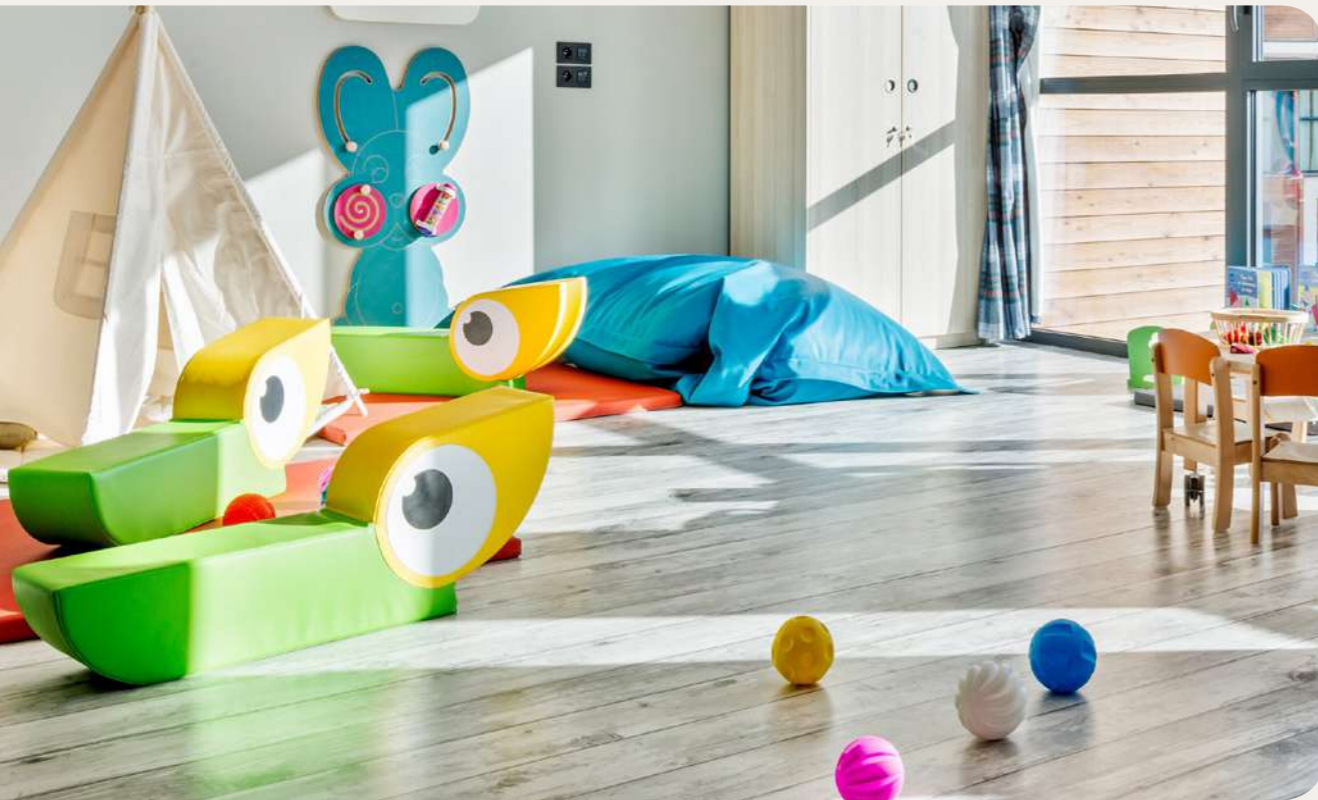

Ski scooter ride / Ski scooter ride

:

Tailored

*on demand

Childrens' Services

Childrens' Clubs

Age Range	Name	Included Activities	On demand activities	Dates of Availability
2 to 3 years	Petit Club Med*	Show time, Creative workshops, Early learning, Walks	Pyjamas Club	Always
4 to 10 years	Mini Club Med +	Fun activities, Archery group classes, Flying trapeze group lessons, Golf group lessons, Sailing group lessons, Tennis group lessons, Show time, Petit Chef Program	Pyjamas Club	Always
11 to 17 years		New activities, Archery group classes, Flying trapeze group lessons, Golf group lessons, Sailing group lessons, Tennis group lessons, Show time		Always
		New activities, Archery group classes, Flying trapeze group lessons, Golf group lessons, Sailing group lessons, Tennis group lessons, Show time		Always