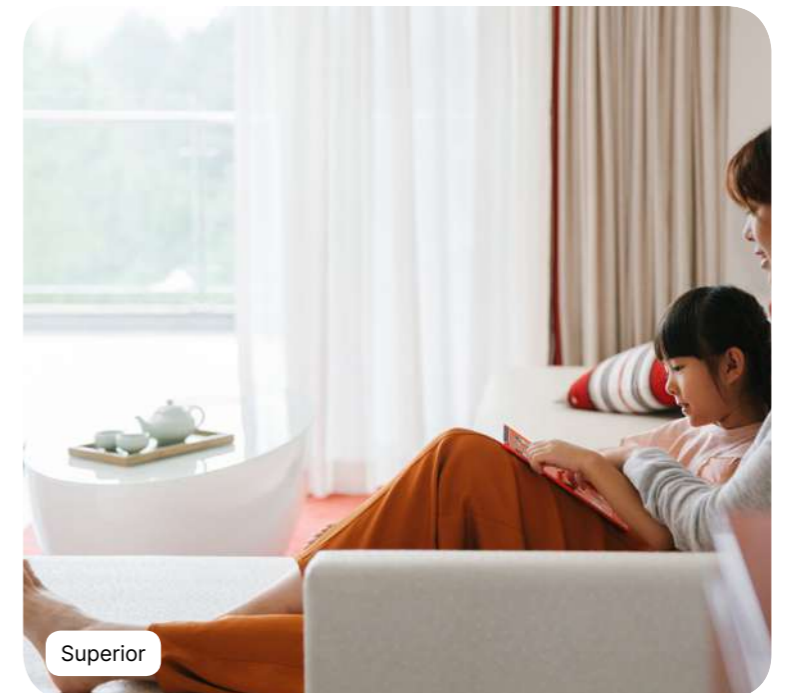

Accommodation

Superior